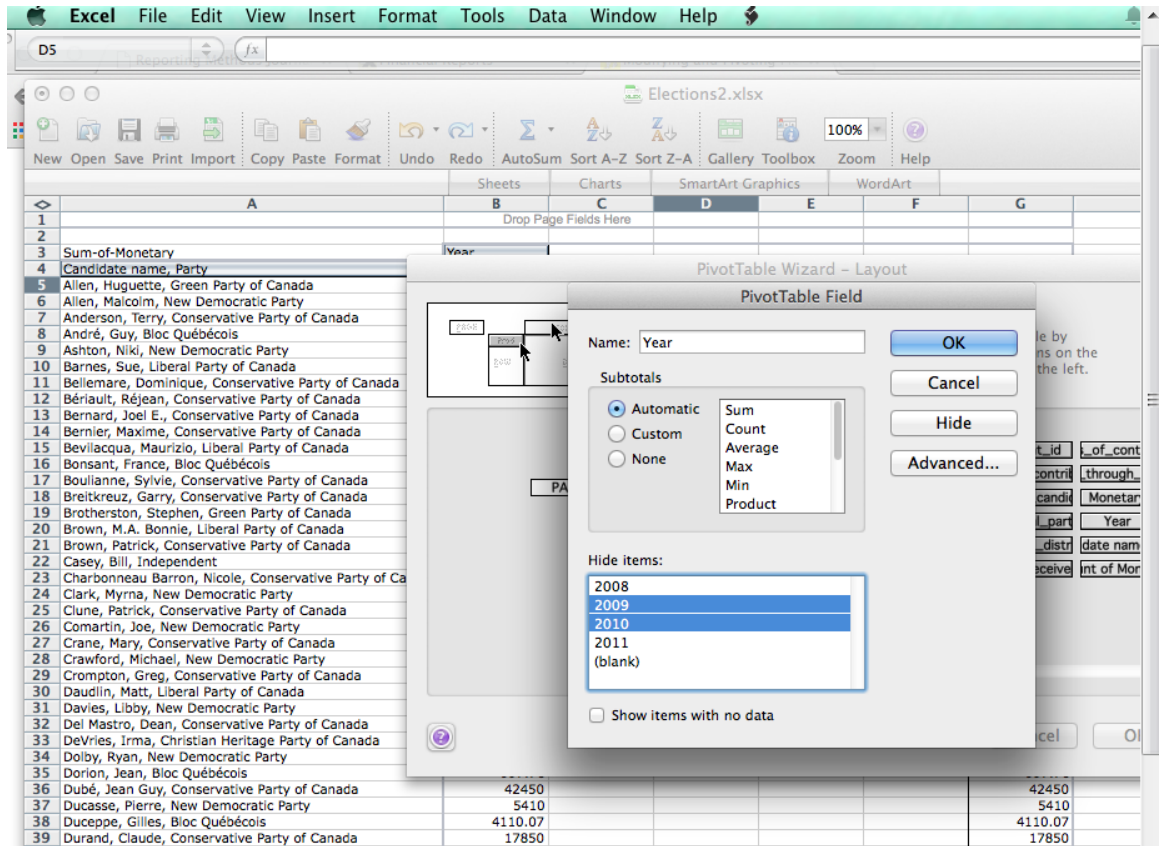

3. Drag the buttons on the left of the menu to the appropriate rows and columns in the middle. For this table, we want Year as the column, Candidate, Name as

the row, and Monetary as the Data.

4. Double-click the buttons to edit how the data appears. For example, we want to view the total sum of the monetary data in dollars, so we double-click Monetary, then select "Sum" in the menu that appears. Click "Number" on the right to change the units from numbers to currency so the

information will appear as dollars.

5. To see your progress, click “OK” to exit out of the Layout menu and “Finish” to return to the PivotTable. We’re not quite done here since we only want data from 2008 and

2011.

The screenshot shows an Excel spreadsheet with a PivotTable. The PivotTable is structured with 'Candidate name, Party' as the row labels and 'Year' as the column labels. The data is filtered for the year 2011. A 'Grand Total' column is also present. The PivotTable is located in the range B3:F37. The data is as follows:

6. Go into Wizard and select “Layout” again. Double-click the Year button to edit the information.

7. To remove the years, select them under the “Hide Items” box at the bottom of the menu. Since we want to remove 2009, 2010 and the Blank bar, we need to select all three. Select 2008, hold the shift key and the down arrow to select everything below it. But we want to keep 2011 in there, so now hold the Command key and click on 2011 to unselect it.