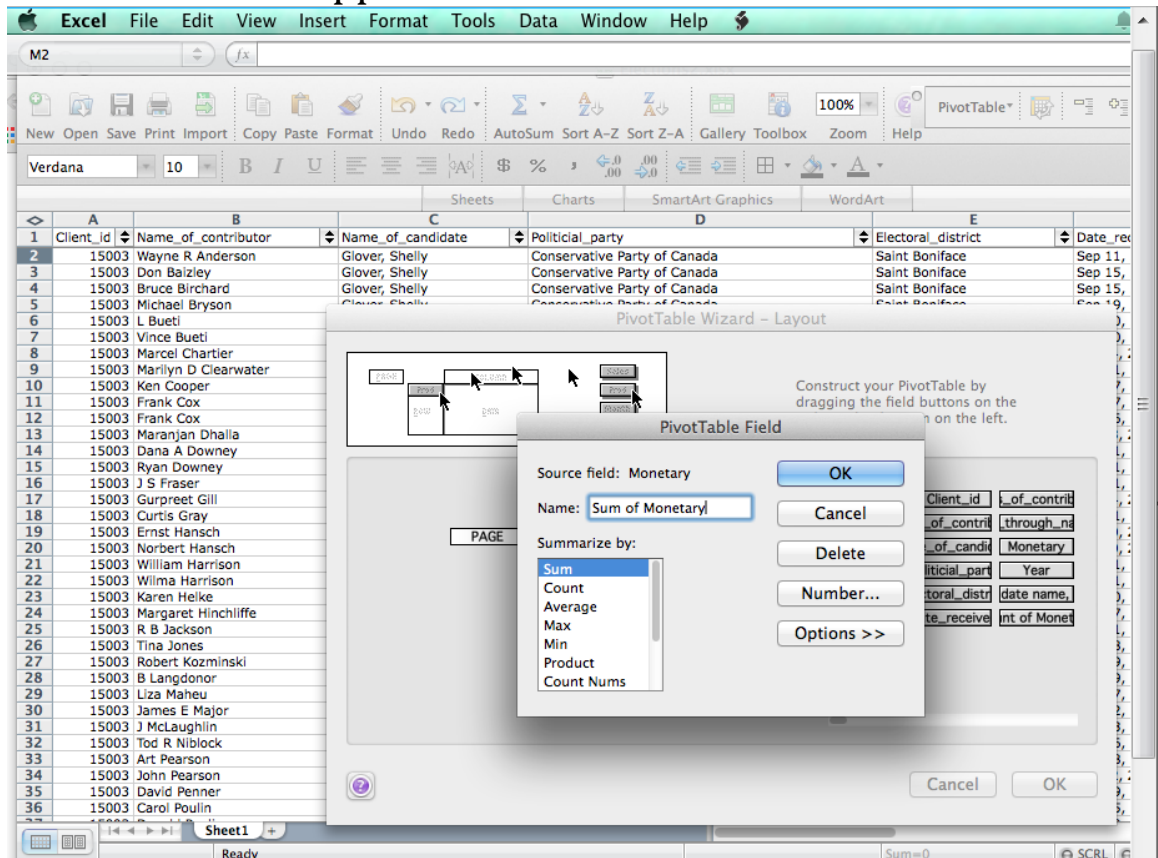

information will appear as dollars.

5. To see your progress, click “OK” to exit out of the Layout menu and “Finish” to return to the PivotTable. We’re not quite done here since we only want data from 2008 and