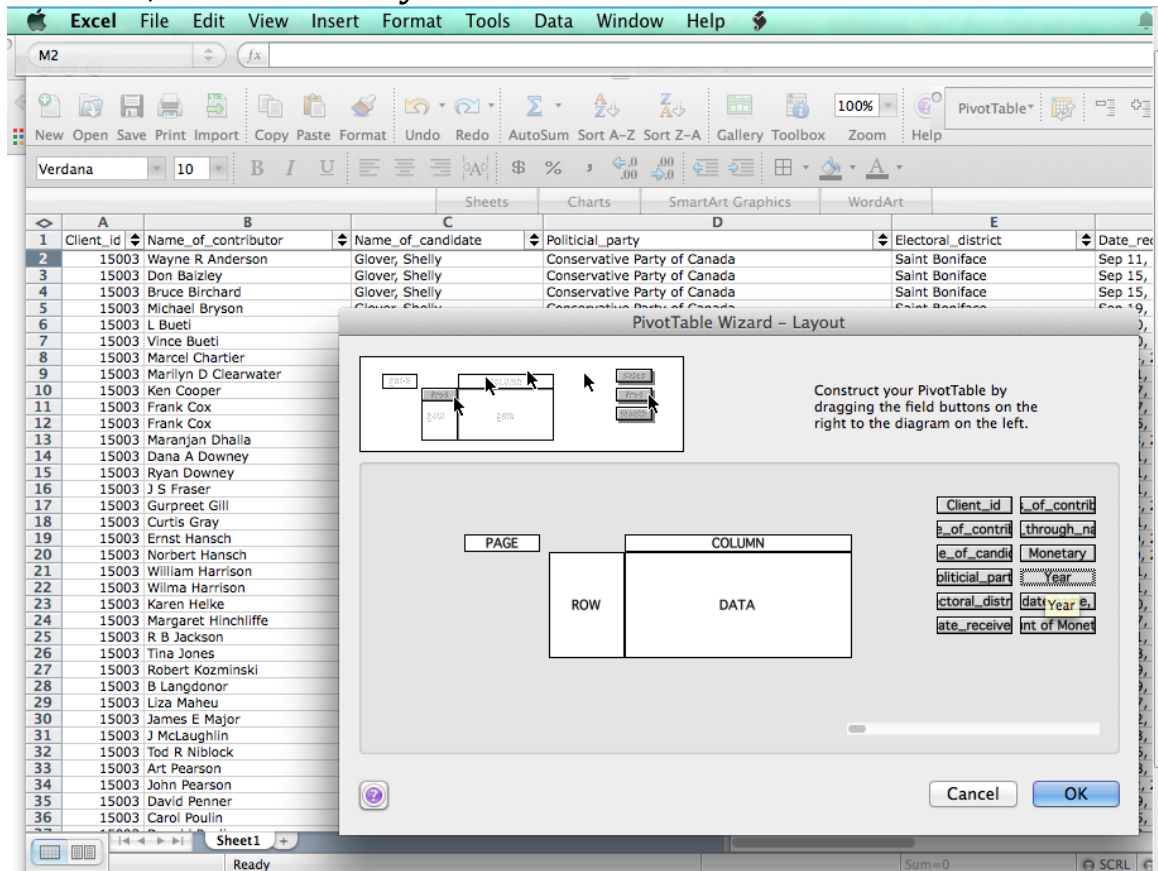

## Microsoft Excel 2008 – Pivot Table Tutorial (for MAC) using the [federal campaign donation data](#) from the syllabus.

1. Click any cell to start. Select “View” in the top bar, then under “Toolbar,” click “PivotTable.”

2. In the small PivotTable box that appears, click either “PivotTable” and then “Wizard,” or select the orange-box icon. A menu will appear. Click “Next,” then on the next page make sure range of cells include all the information on your spreadsheet. Click “Next” again, then select

3. Drag the buttons on the left of the menu to the appropriate rows and columns in the middle. For this table, we want Year as the column, Candidate, Name as

the row, and Monetary as the Data.

4. Double-click the buttons to edit how the data appears. For example, we want to view the total sum of the monetary data in dollars, so we double-click Monetary, then select "Sum" in the menu that appears. Click "Number" on the right to change the units from numbers to currency so the

2011.

The screenshot shows an Excel spreadsheet with a PivotTable. The PivotTable is structured with 'Candidate name, Party' as the row labels and 'Year' as the column labels. The data is filtered for the year 2011. A 'Grand Total' column is also present. The PivotTable is located in the range B3:F37. The data is as follows: